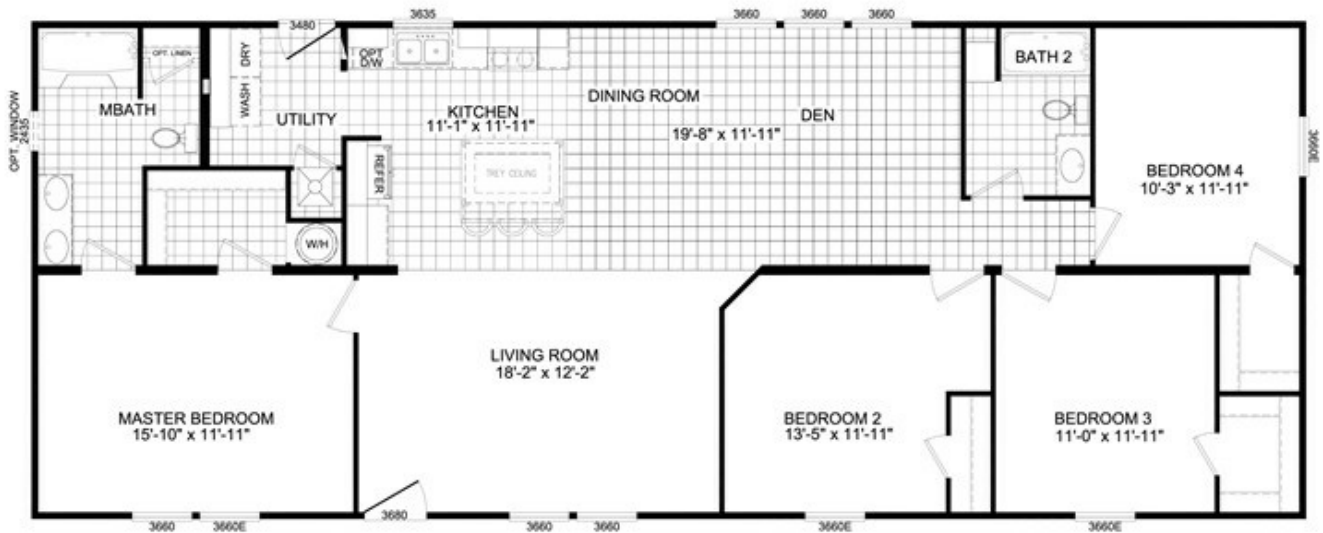

# Tru Performance

**3 beds • 2 baths • 1600 sq.ft. • 25' width • 64' depth**

**MODEL: 76M404 - TRUE PERFORMANCE GOURMET**  
**4-BEDROOM / 2-BATH**  
**25x64 - Approx. 1600 Sq. Ft.**

4/11/14

\* All room dimensions include closets and square footage figures are approximate.