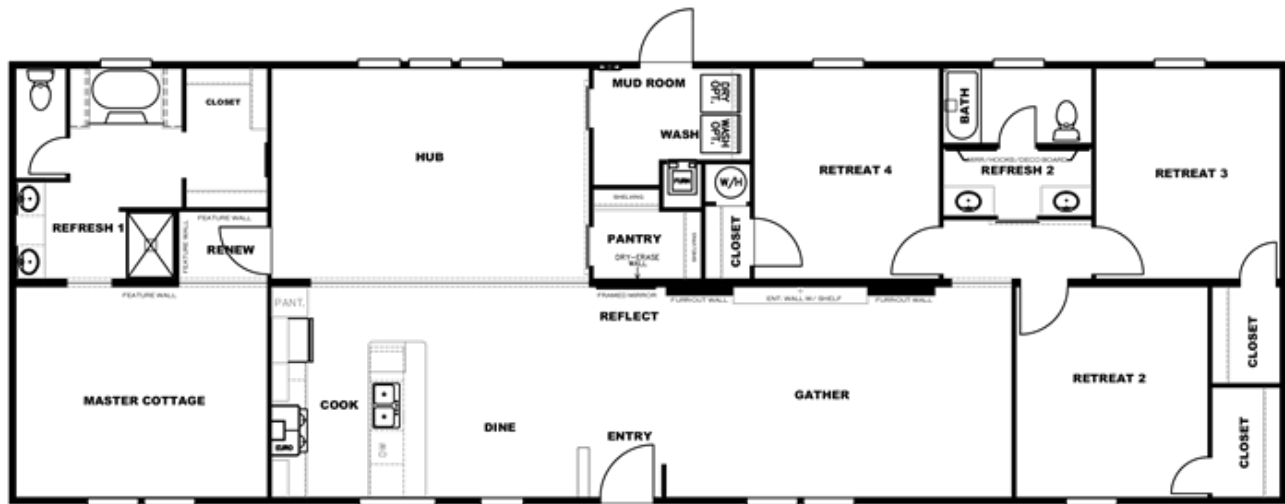

THE BREEZE II

THE BREEZE II Floor plan number: CBG049601NCAB

4 beds • 2 baths • 2128 sq.ft. • 28' width • 76' depth

Our home building facilities invest in continuous product and process improvements. Plans, dimensions, features, materials, specifications and availability are subject to change without notice or obligation. Renderings and floor plans are representative likenesses of our homes and may differ from the actual homes. We invite you to tour a Home Center near you and inspect the highest value in quality housing available or call (252) 316-8245 to speak with a Home Consultant. Copyright 2017, CMH. All rights reserved.