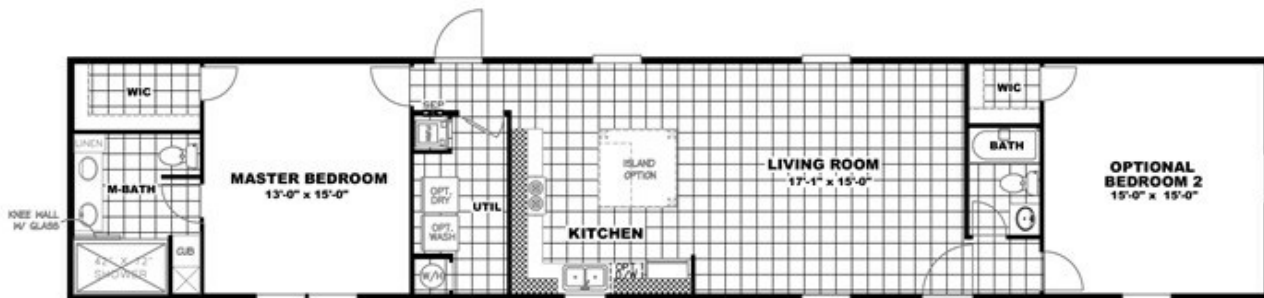

THE BANDIT

THE BANDIT

Model number: 29MVP16763HH16

3 beds • 2 baths • 1216 sq.ft. • 16' width • 76' depth

Our home building facilities invest in continuous product and process improvements. Plans, dimensions, features, materials, specifications and availability are subject to change without notice or obligation. Renderings and floor plans are representative likenesses of our homes and may differ from the actual homes. We invite you to tour a Home Center near you and inspect the highest value in quality housing available or call (252) 316-8245 to speak with a Home Consultant. Copyright 2017, CMH. All rights reserved.